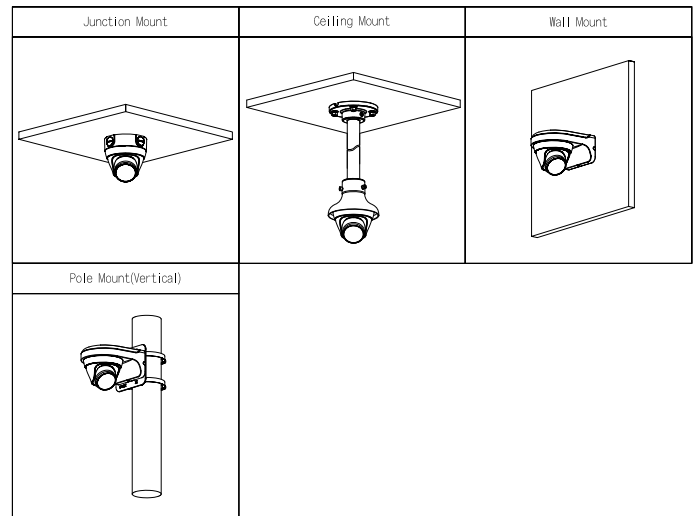

Power

Power Supply	12 VDC/PoE (802.3af)
Power Consumption	Basic: 1.9 W (12 VDC); 2.9 W (PoE) Max. (ICR + H.265 + IR intensity): 3.8 W (12 VDC); 5 W (PoE)

Environment

Operating Temperature	-40 °C to +60 °C (-40 °F to +140 °F)
Operating Humidity	≤ 95%
Storage Temperature	-40 °C to +60 °C (-40 °F to +140 °F)
Protection	IP67

Structure

Casing	Metal + Plastic
Product Dimensions	85.5 mm × Φ109 mm (3.37" × Φ4.29")
Net Weight	0.25 kg (0.6 lb)
Gross Weight	0.37 kg (0.8 lb)

Ordering Information

Type	Model	Description
IP CAMERA	DH-IPC-HDW1431T1-A-S4	4 MP Entry IR Fixed-focal Eyeball Network Camera
Accessories (optional)	PFA136	Junction Box
	PFB203W	Wall Mount Bracket
	PFA152-E	Pole Mount Bracket
	PFA106	Mount Adapter
	PFB220C	Ceiling Mount Bracket
	PFM321D	12 VDC 1A Power Adapter
	PFM900-E	Integrated Mount Tester

Accessories

Optional:

PFM900-E Integrated Mount Tester