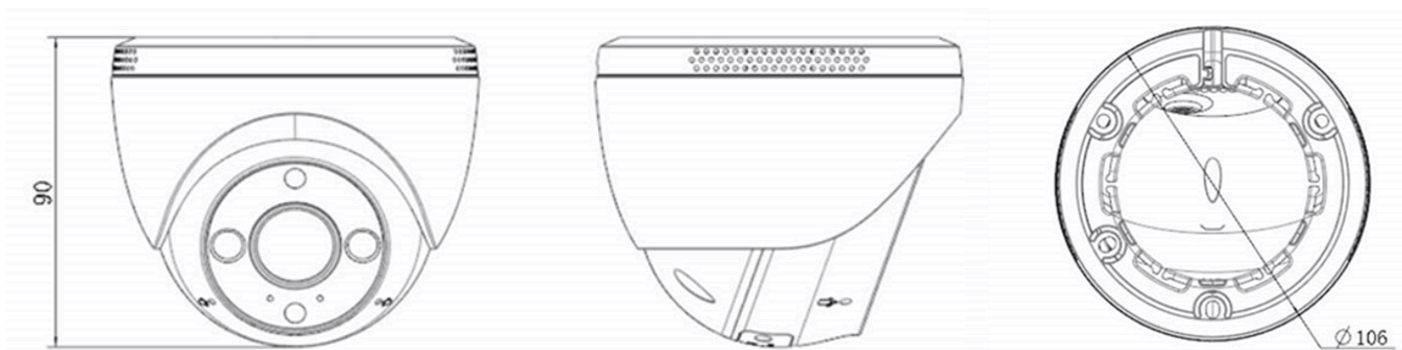

H.265

H.265 Video Technology

Supports MicroSD Card (Up to 512GB)
& EZVIZ Cloud Storage

Dimension

Specifications

Model	CS-H4-R201-1H3WKFL
Camera	
Image sensor	1/2.7" Progressive Scan CMOS
Shutter Speed	Self-adaptive shutter
Lens	2.8mm, view angle:106° (Horizontal), 122°(Diagonal) 4mm, view angle:86° (Horizontal), 102°(Diagonal) 6mm, view angle:52° (Horizontal), 62°(Diagonal)
Lens Mount	M12
Day & Night	IR-cut filter with auto switch
DNR	3D DNR
WDR	WDR
BLC	Supports
Night Vision	Up to 98 ft / 30 m
Video & Audio	
Max. Resolution	2304 × 1296
Frame Rate	Max: 25fps; Self-Adaptive during network transmission
Video Compression	H.265/H.264
Video Bit Rate	Ultra-HD; HD; Standard. Adaptive bit rate.
Audio Bit Rate	Self-Adaptive
Max. Bitrate	3Mbps
Network	
Wi-Fi Standard	IEEE802.11b, 802.11g, 802.11n
Frequency Range	2.4 GHz ~ 2.4835 GHz
Channel Bandwidth	Support 20MHz
Security	64/128-bit WEP, WPA/WPA2, WPA-PSK/WPA2-PSK
Transmission Rate	11b: 11Mbps, 11g :54Mbps, 11n :150Mbps
Wi-Fi Pairing	AP pairing
Protocol	EZVIZ cloud proprietary protocol
Interface Protocol	EZVIZ cloud proprietary protocol
Wired Network	RJ45 × 1 (10M/100M Adaptive Ethernet Port)
Function	
Smart Alarm	Motion Detection, AI-Powered Human Shape Detection, Vehicle Shape Detection
Customized Alert Area	Supports
Two-way Talk	Supports
General Function	Anti-Flicker, Dual-Stream, Heart Beat, Mirror Image, Password Protection, Watermark
Storage	
Local Storage	Micro SD card slot (Max. 512G)
Cloud Storage	EZVIZ Cloud Storage
General	
IP Grade	IP67
Operating Conditions	-20°C ~ 50°C , Humidity 95% or less (non-condensing)
Power Supply	DC 12V/1A
Power Consumption	MAX. 8W
Dimensions	106mm*90mm
Weight	229g