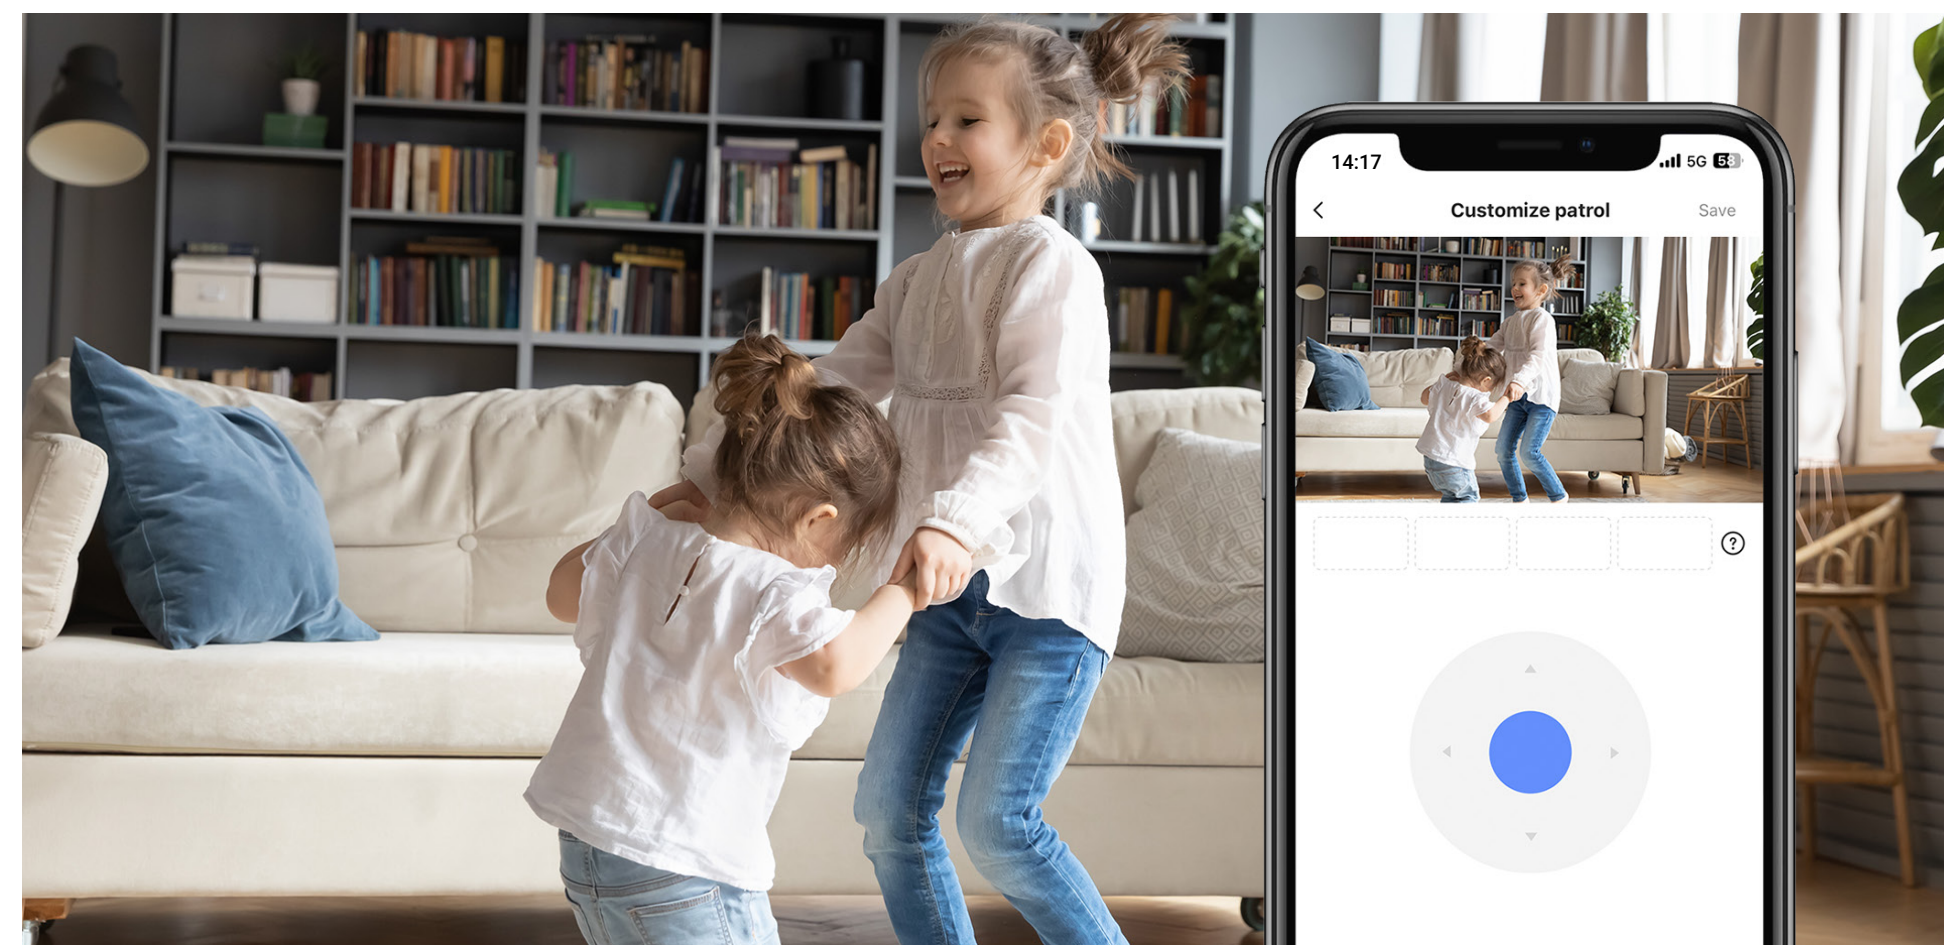

Two-Way Calling with Touch Button

Supports MicroSD Card (Up to 512 GB) & EZVIZ CloudPlay Storage¹

Elevating visual protection in every angle

The H6c Pro unveils a panoramic vision over your indoor domain. It can deftly rotate to capture every detail in your room, such as the position of your little kids or your flurry pets, protecting your home from day to night.

Overall Patrol

Pan horizontally

Customize Patrol

Follow the order of pre-set points (Up to 4 points)

Get the notifications that matter

A lot of activities go on inside your home. Don't want to get alerted repeatedly when your curtains flutter in the wind? The H6c Pro is smart enough to identify human activities in particular. You can choose to get alerted only when somebody is detected on camera.

Auto-tracking keeps you informed

Powered by advanced human motion detection, the H6c Pro swiftly locks onto people's behaviors, rotating to track their ongoing activities. Be it your parents' steps or your toddlers' playful moves, this camera ensures no lively scene goes unnoticed.

Connect to your loved ones

Stay connected with your families is of great significance. No worries if your baby cries, this smart camera keeps you informed. What's more, a simple tap on the camera is all it takes when your elderly parents need to reach out to you, which is the simplest way to start a video call.