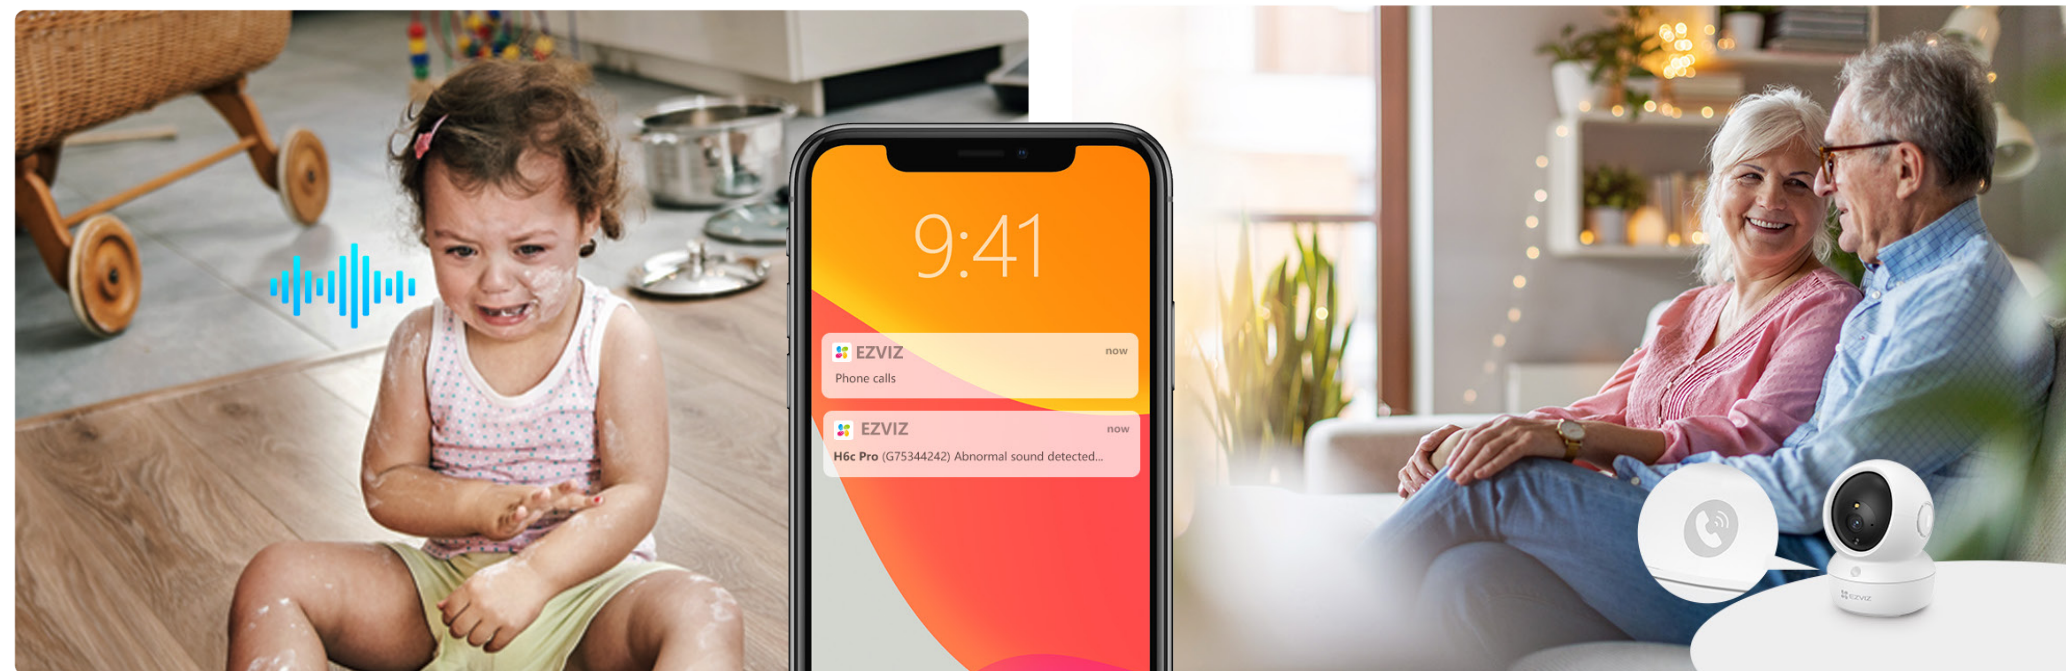

H6c Pro **2K** Type-C

Pan & Tilt Smart Home Camera

Smart security catering for every household

Step into a realm of enhanced indoor security with the latest H6c Pro. Thanks to its rotation and patrol feature, this smart camera dynamically captures every corner with no detail unnoticed. Responding with unmatched agility to human motion and sudden clamors, it propels tracking into new levels. With a newly designed touch call button, the H6c Pro ensures you're always connected to your family, no matter the distance.

Overall Patrol

Pan horizontally

Customize Patrol

Follow the order of pre-set points (Up to 4 points)

Get the notifications that matter

A lot of activities go on inside your home. Don't want to get alerted repeatedly when your curtains flutter in the wind? The H6c Pro is smart enough to identify human activities in particular. You can choose to get alerted only when somebody is detected on camera.

Auto-tracking keeps you informed

Powered by advanced human motion detection, the H6c Pro swiftly locks onto people's behaviors, rotating to track their ongoing activities. Be it your parents' steps or your toddlers' playful moves, this camera ensures no lively scene goes unnoticed.

Connect to your loved ones

Stay connected with your families is of great significance. No worries if your baby cries, this smart camera keeps you informed. What's more, a simple tap on the camera is all it takes when your elderly parents need to reach out to you, which is the simplest way to start a video call.