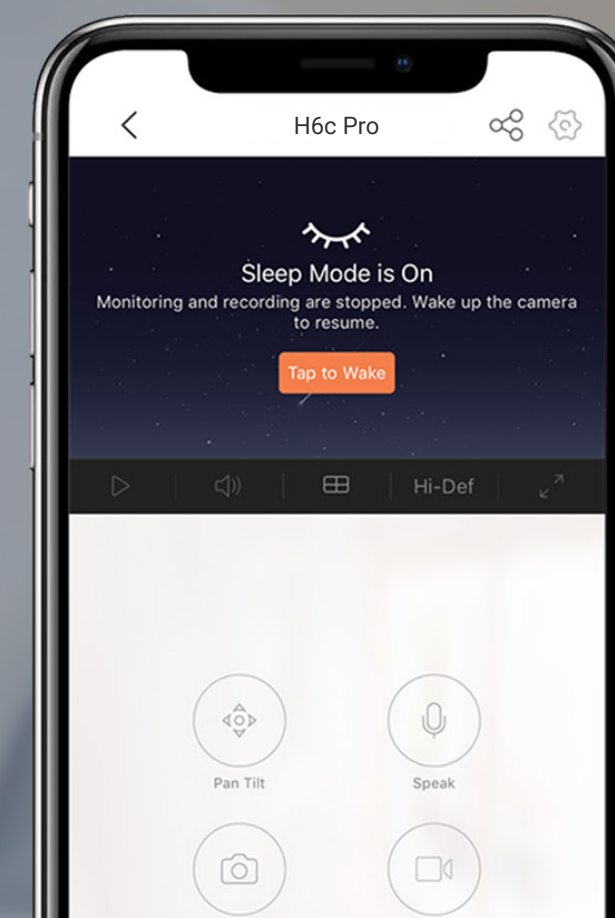

TLS

Data Transmission
Encryption

AES-128

Data Encryption